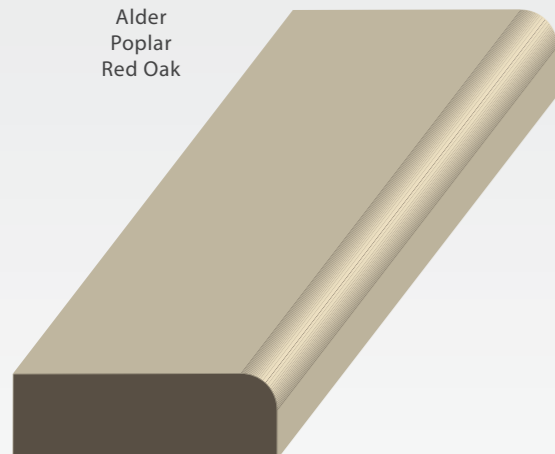

Rustic Alder

Quilted Maple

JAMBS & STOPS

*Many additional species and grades available upon request

PAXDS 936
7/16" x 1-3/8"
Alder
Poplar
Red Oak

PAXDS 874
7/16" x 1-3/8"
Alder
Poplar
Red Oak

PAXJB 7127
3/4" x 4-5/8"
Knotty Alder