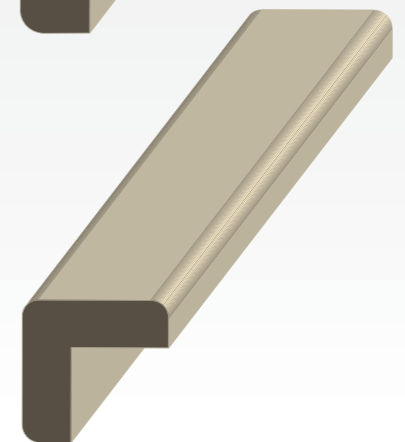

PANEL MOULDINGS T & G

Stocked species listed below

PAXSL 7048
1-1/16" x 2"
Alder
Poplar

PAXHR 122
3/8" x 3/4"
Alder
Poplar
Red Oak

PAXQR 105
3/4" x 3/4"
Alder
Maple
Poplar
Red Oak

PAXOC 205
1" x 1"
Poplar
Red Oak