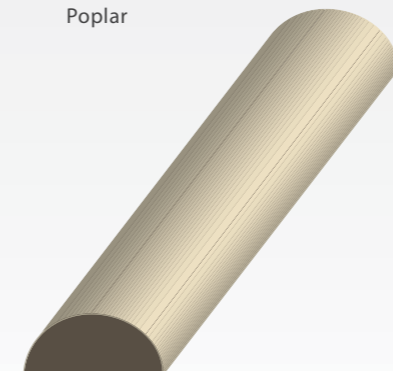

PAXHR 122
3/8" x 3/4"
Alder
Poplar
Red Oak