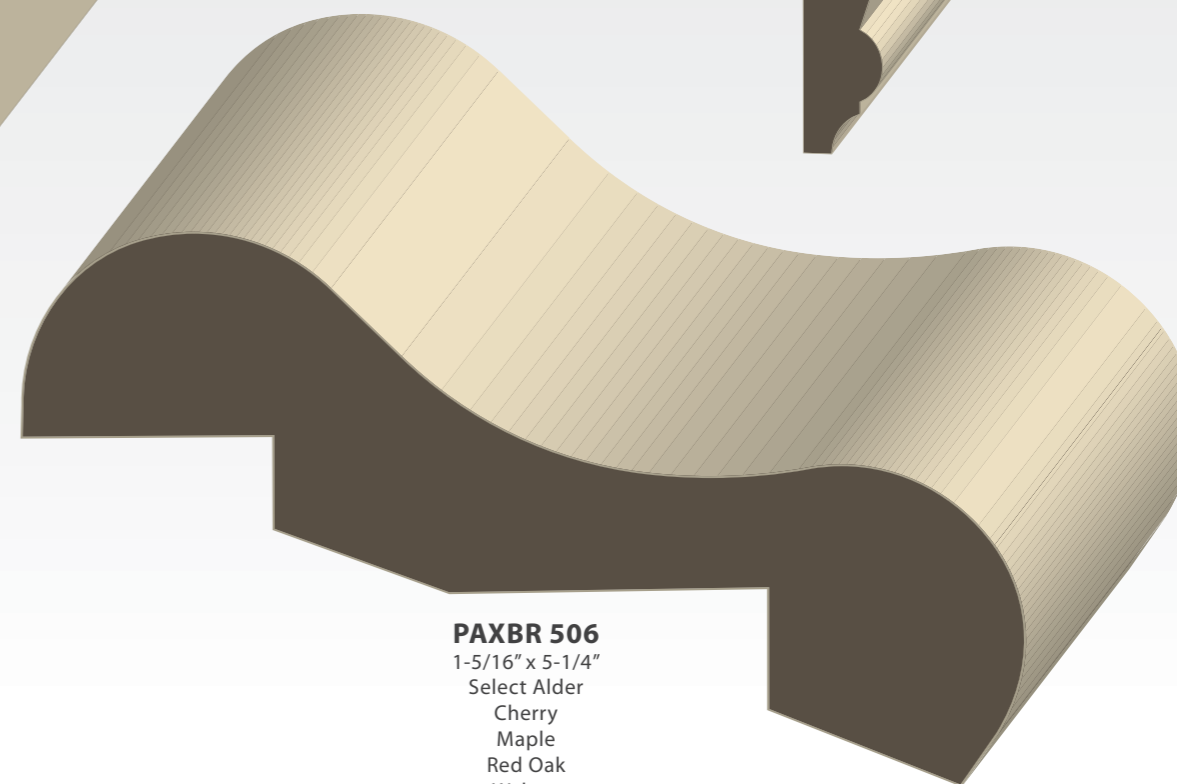

PAXJB 7127
3/4" x 6-5/8"
Knotty Alder

CHAIR RAILS & BAR RAILS

Stocked species listed below

PAXCH 936
9/16" x 3-1/2"
Select Alder
Poplar
Red Oak

PAXCH 297
3/4" x 3"
Poplar

PAXBR 506
1-5/16" x 5-1/4"
Select Alder
Cherry
Maple
Red Oak
Walnut