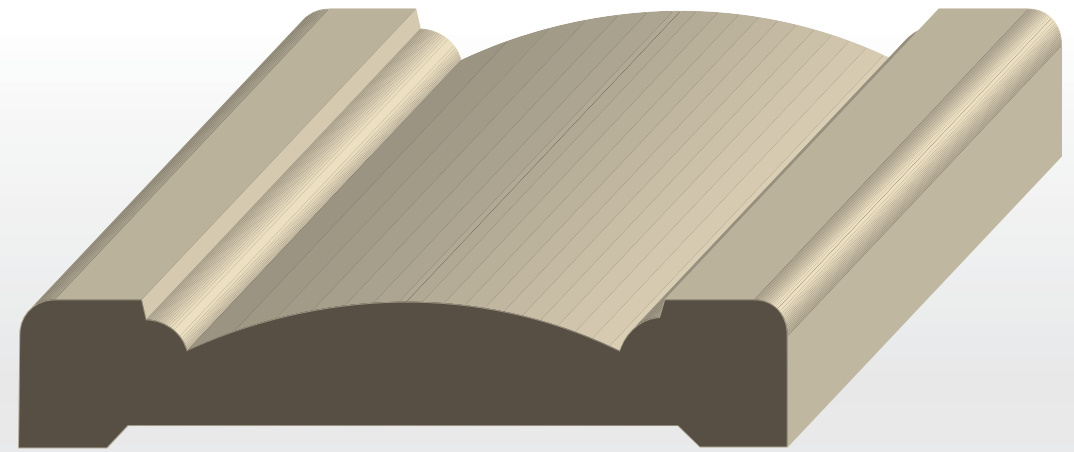

CUSTOM MOULDINGS

CASING

Stocked species listed below

PX 66
25/32" x 4"