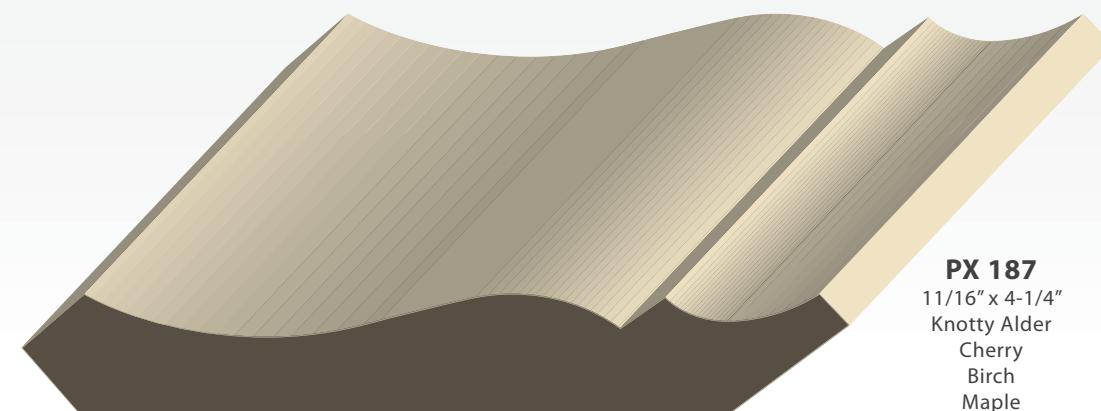

STOCK MOULDINGS

CROWN

Stocked species listed below

PX 450
9/16" x 2-3/4"
Red Oak

PX 31485
13/16" x 3-5/8"
Superior Alder
Knotty Alder
Rustic Cherry
Birch
Maple
Red Oak

PX 187
11/16" x 4-1/4"
Knotty Alder
Cherry
Birch
Maple
Red Oak
Poplar